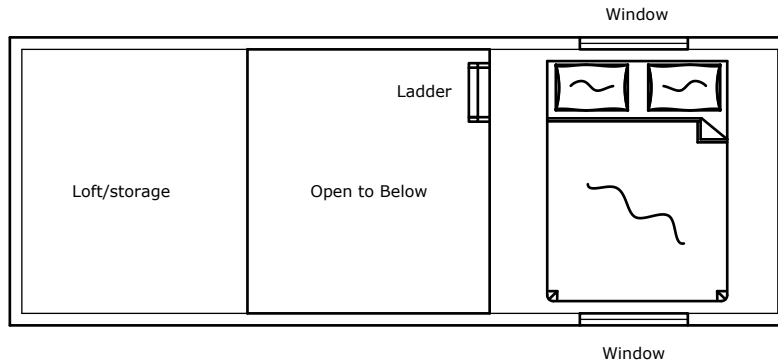

AGATHA TINY HOME

LOFT PLAN

FLOOR PLAN

FRONTIER TINY HOMES, LLC
101 Owens Dr
Silt, CO 81652
(970) 404-2333

© 2024 Frontier Tiny Homes, LLC. All rights reserved.

AGATHA 20' x 8'
MODEL: AG2008A