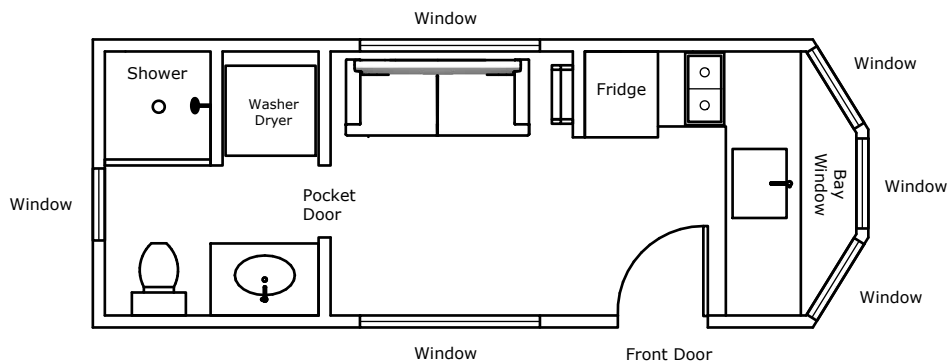

AGATHA TINY HOME

LOFT PLAN

FLOOR PLAN

FRONTIER TINY HOMES, LLC
101 Owens Dr
Silt, CO 81652
(970) 404-2333

© 2024 Frontier Tiny Homes, LLC. All rights reserved.

AGATHA 20' x 8'
MODEL: AG2008A