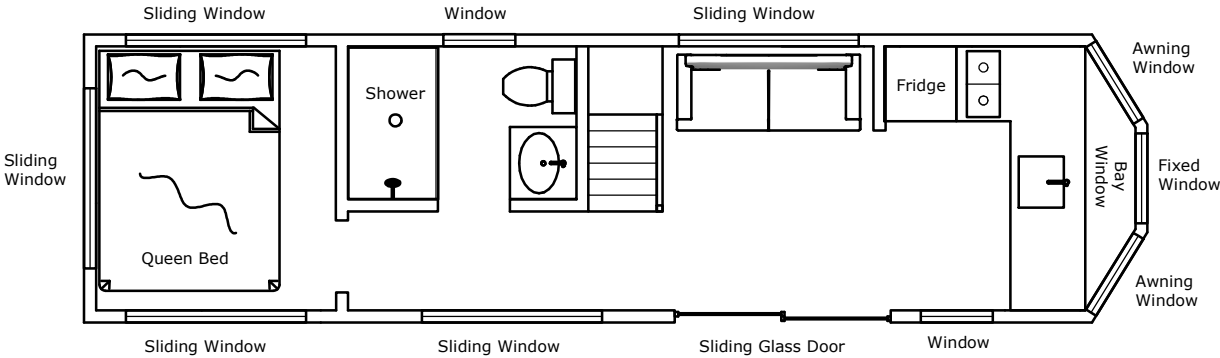

PERPETUA TINY HOME

UPPER LEVEL

MAIN LEVEL

FRONTIER TINY HOMES, LLC
 101 Owens Dr
 Silt, CO 81652
 (970) 404-2333

© 2024 Frontier Tiny Homes, LLC. All rights reserved.

PERPETUA 28' x 8'
MODEL: PP2808A