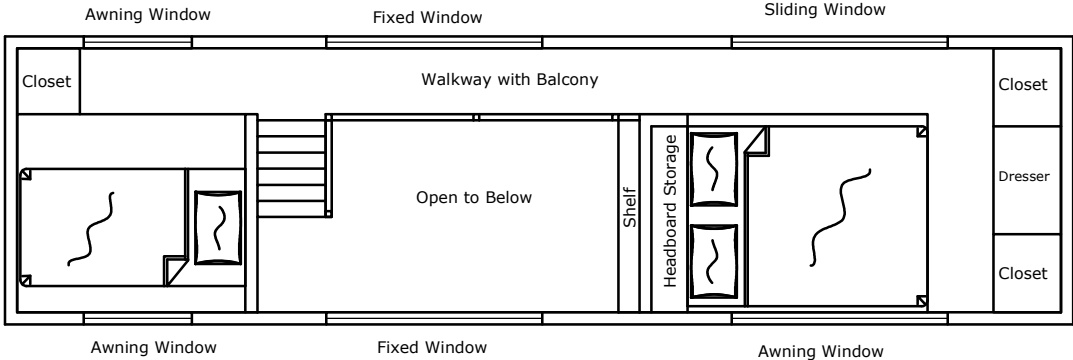

PERPETUA TINY HOME

UPPER LEVEL

MAIN LEVEL

FRONTIER TINY HOMES, LLC
 101 Owens Dr
 Silt, CO 81652
 (970) 404-2333

PERPETUA 28' x 8'
MODEL: PP2808B

© 2024 Frontier Tiny Homes, LLC. All rights reserved.