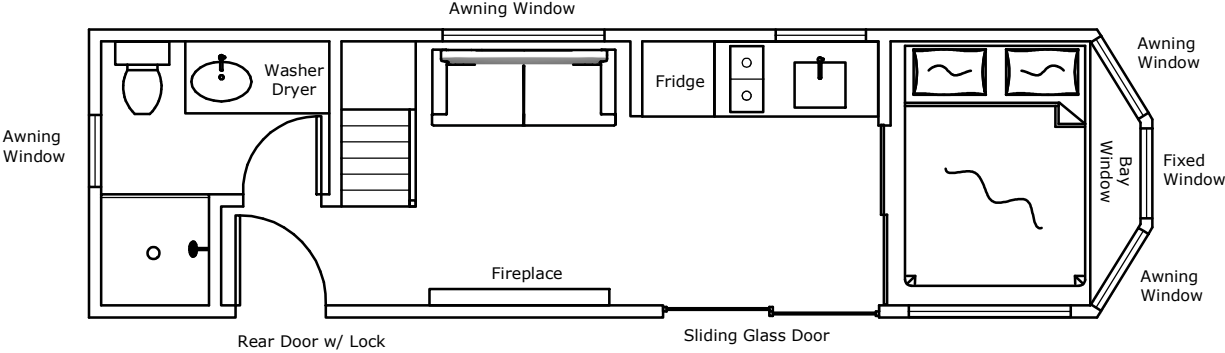

PERPETUA TINY HOME

UPPER LEVEL

MAIN LEVEL

FRONTIER TINY HOMES, LLC
 101 Owens Dr
 Silt, CO 81652
 (970) 404-2333

PERPETUA 28' x 8'
MODEL: PP2808B

© 2024 Frontier Tiny Homes, LLC. All rights reserved.