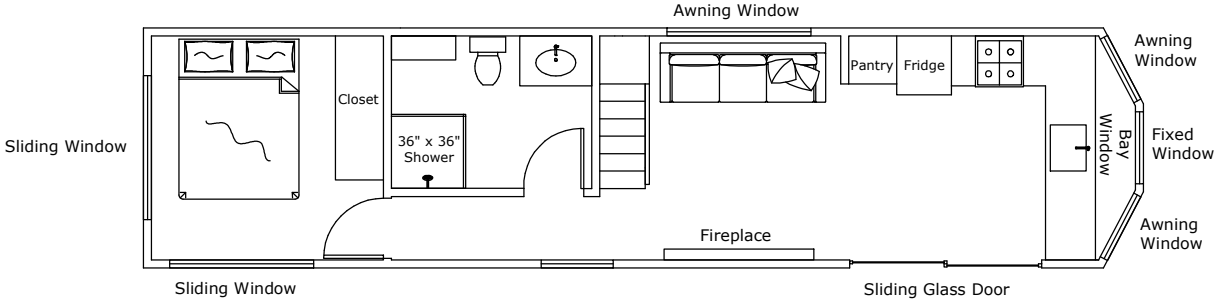

PERPETUA TINY HOME

UPPER LEVEL

MAIN LEVEL

FRONTIER TINY HOMES, LLC
 101 Owens Dr
 Silt, CO 81652
 (970) 404-2333

PERPETUA 40' x 10'
MODEL: PP4010A

© 2024 Frontier Tiny Homes, LLC. All rights reserved.