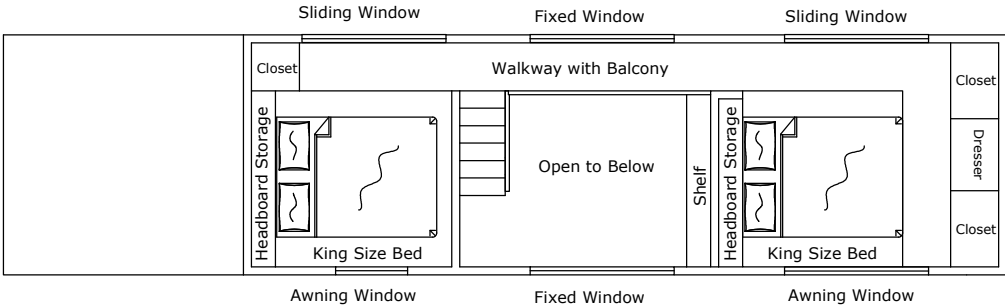

PERPETUA TINY HOME

UPPER LEVEL

MAIN LEVEL

FRONTIER TINY HOMES, LLC
 101 Owens Dr
 Silt, CO 81652
 (970) 404-2333

PERPETUA 40' x 10'
MODEL: PP4010A

© 2024 Frontier Tiny Homes, LLC. All rights reserved.